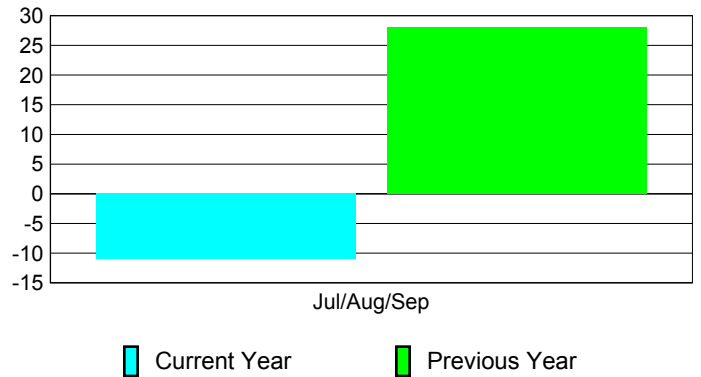

Comparison of Membership Gain/Loss

Current Year Compared to the Previous Year