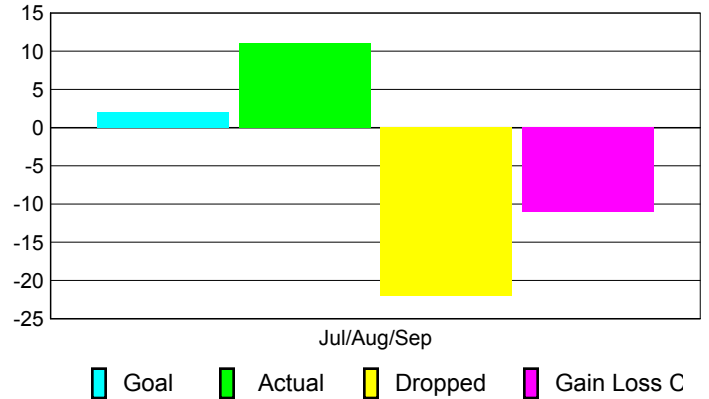

Membership Results 2010-2011

Goal, New, Dropped, Gain/Loss