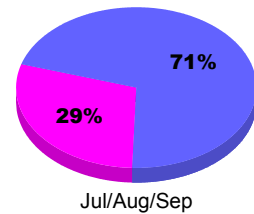

Membership Results
2010-2011

Membership
2009-2010

Month	Net Memb Goal	Actual New Memb	Actual Dropped Memb	Gain/Loss of Memb	Gain/Loss of Memb
Jul/Aug/Sep	2	11	-22	-11	28
Totals	2	11	-22	-11	28

Membership Results 2010-2011

Goal, New, Dropped, Gain/Loss

Comparison of Membership Gain/Loss

Current Year Compared to the Previous Year

Gender Comparison 2010-2011

Male Female